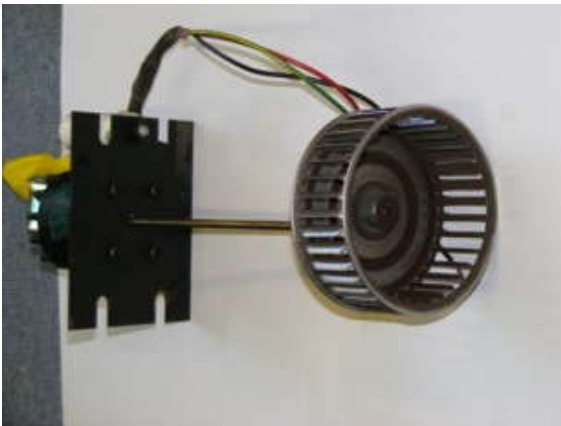

Quad ZCR Reflow Ovens Parts

Below are just a few items for ZCR Ovens available off the shelf.

We have broken several machines for spare parts. Many more parts available; please contact us for more information.

Blower Motors and impellers.

220V A/C tested and working.

1500Watt Heating Elements

Zone temperature thermo couples

Heating Element temperature
thermocouples

Other parts Available: Control Cards, 486 PC's with interface cards, Signal towers, chain drive motors, chains, signal towers and many more.